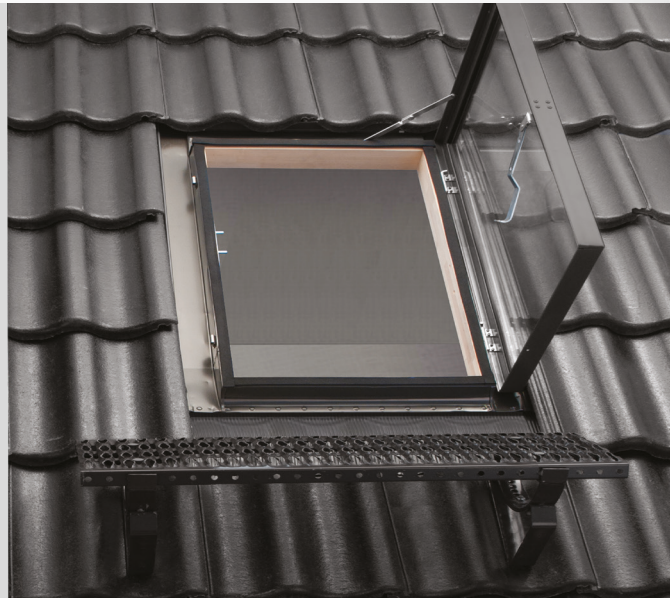

WOODEN SKYLIGHTS FOR NON HABITABLE AREAS

OPENING FROM RIGHT TO LEFT SIDE

WVD

SKYLIGHT

DOUBLE GLAZING

IMPREGNATED PINE WOOD

ROOF PITCH

RAL 7016

STANDARD EQUIPMENT

- tile support
- opening restrictor
- threshold
- sponge seal
- gutter
- lead apron
- handle with three locking positions
- opening direction can be changed

STANDARD DIMENSIONS

Glazing area [m²]

Symbol size

Window sizes: width x height [cm]

02

47x73

05

60x60

WVD V4

NON STANDARD SIZES AVAILABLE
47-80cm x 57-80cm