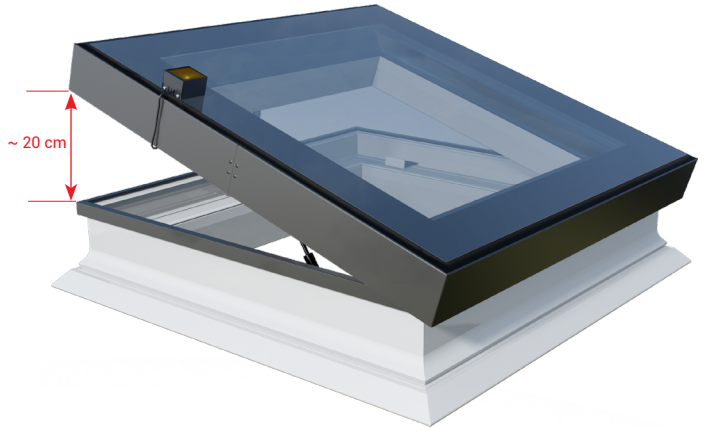

PRODUCT CARD

OKPOL[®]
ROOF WINDOWS

PGC IQ B1

3-GLAZED TILT WINDOW ELECTRICAL OPENING FOR FLAT ROOFS

PRZEZNACZENIE

in roofs with a pitch of 2°-15°

window designed for communication in residential and commercial locations

recommended for kitchens and bathrooms (rooms with high humidity) as well as living rooms, bedrooms and children's rooms

MATERIAL

multi-chamber PVC profile reinforced with steel cores

FEATURES

3-glazed package